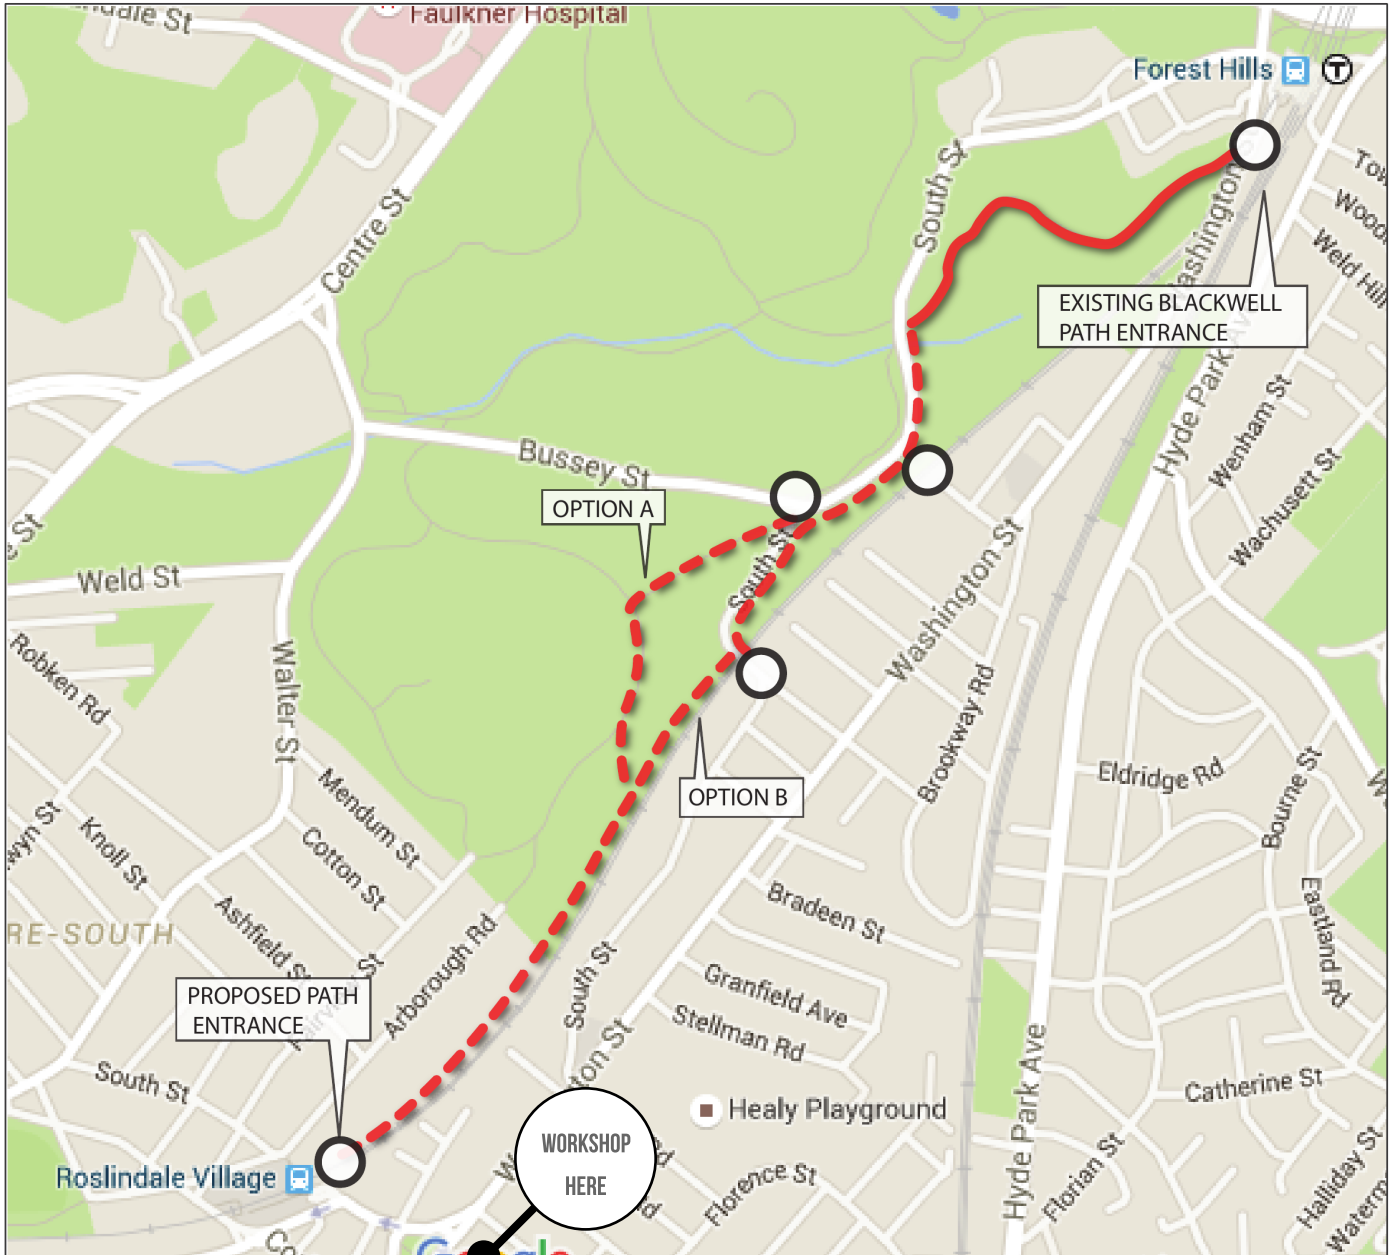

ARBORETUM GATEWAY PATH

ROSLINDALE, WEST ROXBURY,
AND JAMAICA PLAIN

COMMUNITY VISIONING WORKSHOP

WEDNESDAY MARCH 30TH

ROSLINDALE COMMUNITY CENTER
6 CUMMINS HIGHWAY

5:45 PM - JOIN US FOR A GATEWAY PATH SITE VISIT

6:30 - 8:00 PM - PROJECT PRESENTATION AND WORKSHOP

RSVP AT WALKUPROSLINDALE.ORG/PATH

PROPOSED WALK/BIKE PATH

PROPOSED PATH CONCEPT

Improved Access Point

Existing Biking and Walking Path (Blackwell Path)

Proposed Biking and Walking Path

Option A: proposed Blackwell Path Extension along South St, along a portion of Peters Hill Rd

Option B: proposed Blackwell Path Extension to end of South St, up hill, next to the rail tracks

For more information visit:
www.emeraldnetwork.info/arboretum_gateway_path
<http://walkuproslindale.org/path>